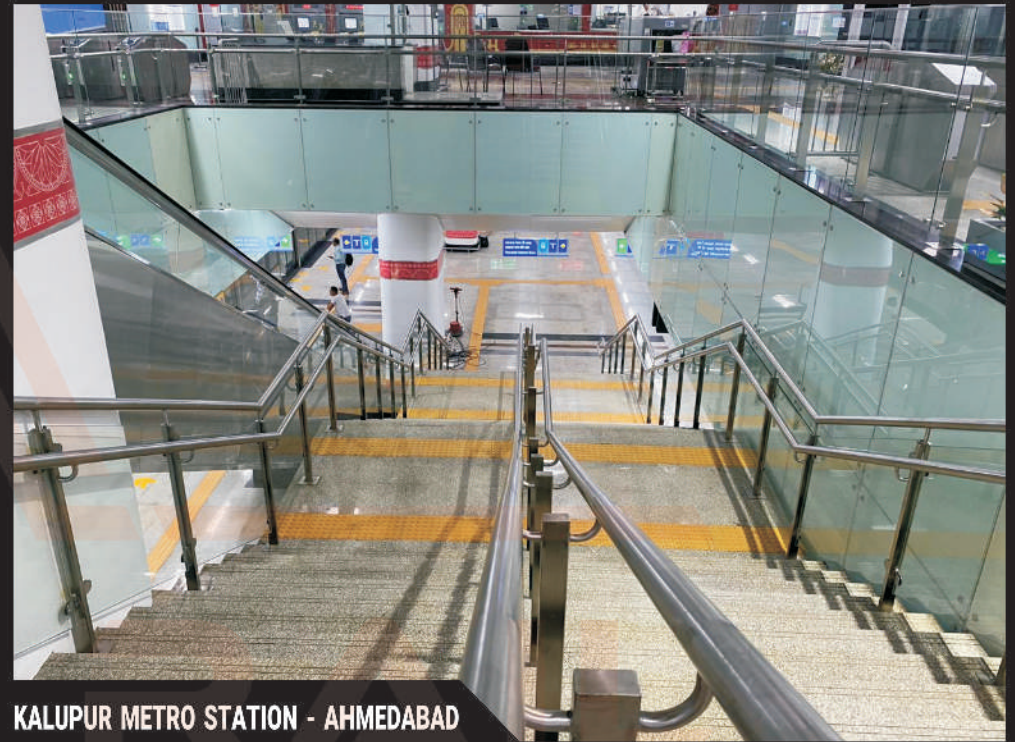

HYDERABAD INTERNATIONAL AIRPORT